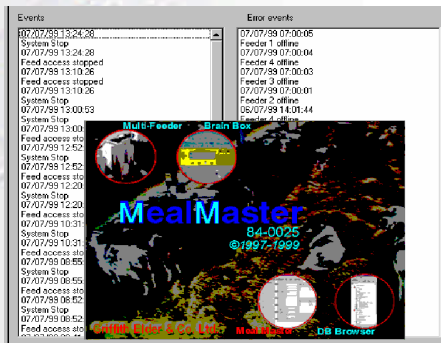

The software is a fully enhanced 32 bit program and is Microsoft Windows compliant, capable of running on Windows XP. It has its own security system so that different users can be given more or less control of program functions. This ensures that unauthorized personnel cannot change any settings which might upset experimental data.

One of the many features is a running list of recent events taking place at the feed face together with a pictorial view of every feed station. When a cow approaches a feeder it will show on the screen, then when it is let in, while it is eating and how much it has eaten all show in real time. Every event that happens at the feeders is date and time stamped as it is recorded in the database.

Powerful reporting facilities allow the researcher to pick the parameters on which to report and to either print or export the data to another application such as a spreadsheet or word processor. Automatic reports can be set up to take place at pre-determined intervals; and, for the more experienced IT professionals, queries can be done directly on the database using their own criteria.

Griffith Elder and Company Ltd,
1 Oaklands Park,
Bury St Edmunds,
Suffolk
IP33 2RW
United Kingdom

Telephone: +44 (0) 1284 763616
Fax: +44 (0) 1284 700822
Email: sales@griffith-elder.com
Website: www.griffith-elder.com

MealMaster Software